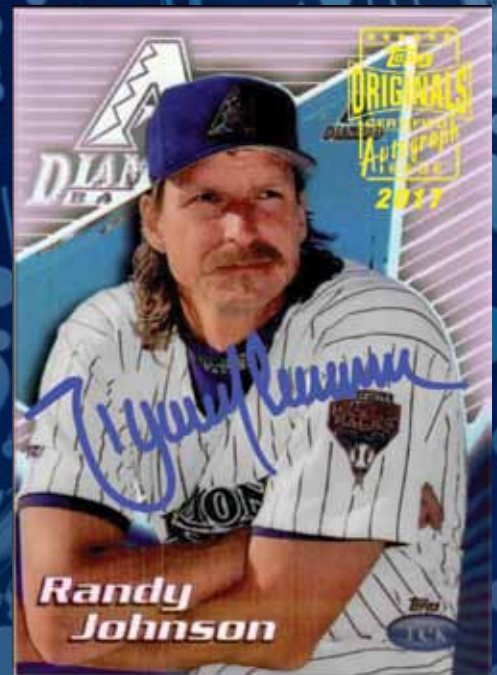

TEK Buyback Autograph

AUTOGRAPHED CARDS

High Tek Autographs

- o Green Rainbow Parallel: sequentially numbered.
- o Blackout Parallel: sequentially numbered. **NEW!**
- o Blue Rainbow Parallel: sequentially numbered to 50.
- o Orange Magma Diffractor Parallel: sequentially numbered to 25.
- o Red Orbit Diffractor Parallel: sequentially numbered to 10.
- o Gold Galactic Diffractor Parallel: numbered 1/1.

TEK Buyback Autographs

Buybacks from the original Topps TEK 1998-2000 product run. Signed on-card and sequentially numbered to 10.

Also search for low-numbered, on-card autograph variations of all previously mentioned insert sets.

2017 TOPPS® HIGH TEK™ BASEBALL
WILL REACH STORES IN NOVEMBER 2017.

Solicitation subject to change Final odds/players subject to actual production runs.