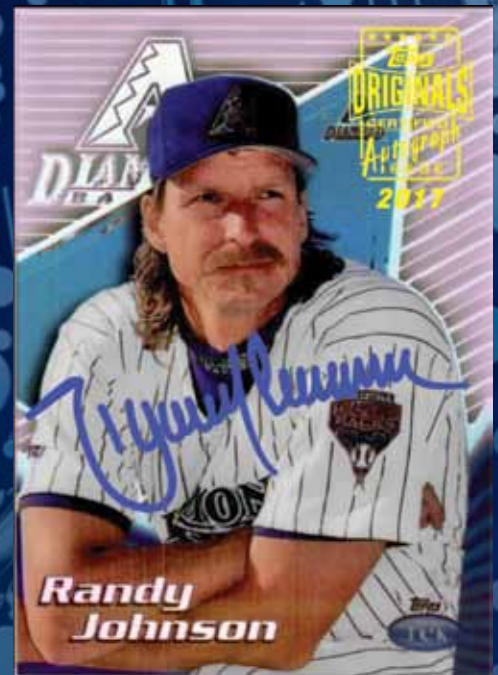

TEK Buyback Autograph

AUTOGRAPHED CARDS

High Tek Autographs

- o Green Rainbow Parallel: sequentially numbered.
- o Blackout Parallel: sequentially numbered. **NEW!**
- o Blue Rainbow Parallel: sequentially numbered to 50.
- o Orange Magma Diffractor Parallel: sequentially numbered to 25.
- o Red Orbit Diffractor Parallel: sequentially numbered to 10.
- o Gold Galactic Diffractor Parallel: numbered 1/1.

TEK Buyback Autographs

Buybacks from the original Topps TEK 1998-2000 product run. Signed on-card and sequentially numbered to 10.

Also search for low-numbered, on-card autograph variations of all previously mentioned insert sets.

2017 TOPPS® HIGH TEK™ BASEBALL
WILL REACH STORES IN NOVEMBER 2017.

Solicitation subject to change Final odds/players subject to actual production runs.