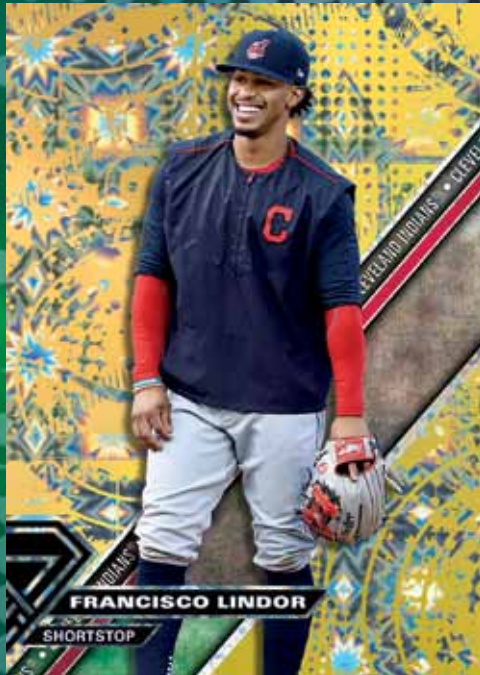

Jubilation

Image Variation -
Gold Galactic Diffractor Parallel

Rookie Tek

INSERT CARDS

Image Variations **NEW!**

The biggest names of the Base set with a thematic image variation, featuring Magma Diffractor foil. Sequentially numbered to 50.